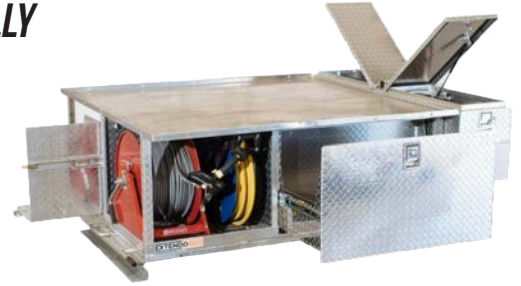

ALL THE ABOVE, PLUS....

- MOVABLE DRAWERS
- WHITE BOARDS

- DIVIDERS
- WORK TABLE
- STORAGE WITH TIE-DOWN CAPABILITY

- MOUNTING WALL SLIDEOUT
- OTHERS (NOT SHOWN): 110 V OUTLETS, POWER DRIVE, RECEIVER

...AND MANY OTHER CUSTOM OPTIONS!

STORAGE VOLUME COMPARISON

EXTENDEBED STORAGE SYSTEM

Maximizes cargo storage

- Sliding deck mounted in bed of van
- Efficient – no more climbing in/out of cargo area
- Easy access to heavy equipment/tools/supplies
- Reduced injuries